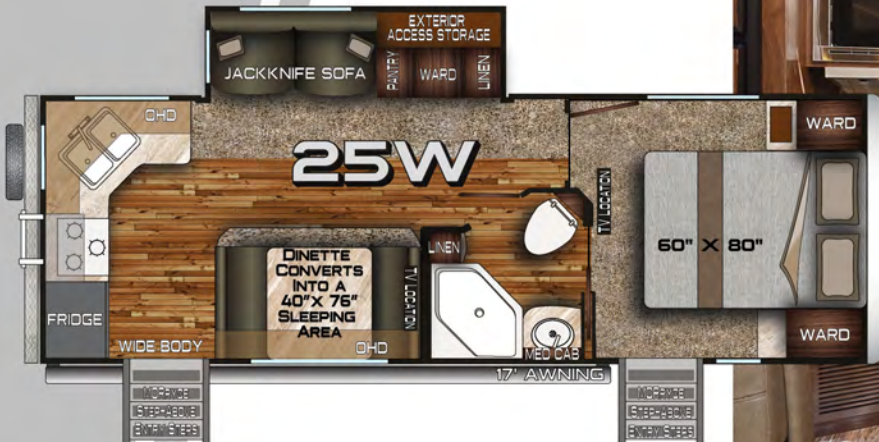

NORTH FORK

25W DESERT PALMS