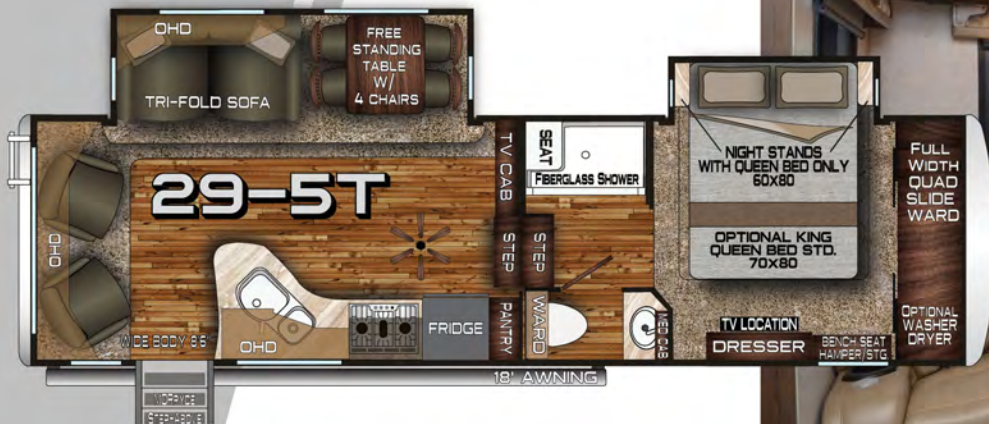

29-5T WINDSWEPT SERENITY

*OPTIONAL CROSS STITCH SOFA SHOWN

RONDE 5TH WHEELS