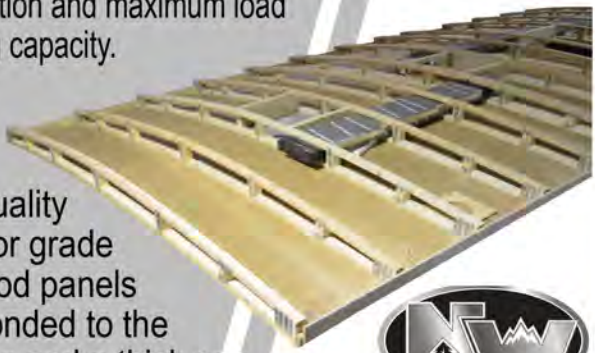

## SOLID CORE ANCHOR BLOCKING AND CONTINUOUS WELDS

Now that's an **ABSOLUTE** Quality Superstructure!

# BONDED ROOF TRUSS/ FULL WALK-ON ROOF

UP TO 4" OF EXTRA HEADROOM

The Northwood Bonded Roof Truss System bonds all the components of the roof structure together as a unit. The ceiling, trusses and roof plywood are unified in a bonded system that gives superior load distribution and maximum load bearing capacity.