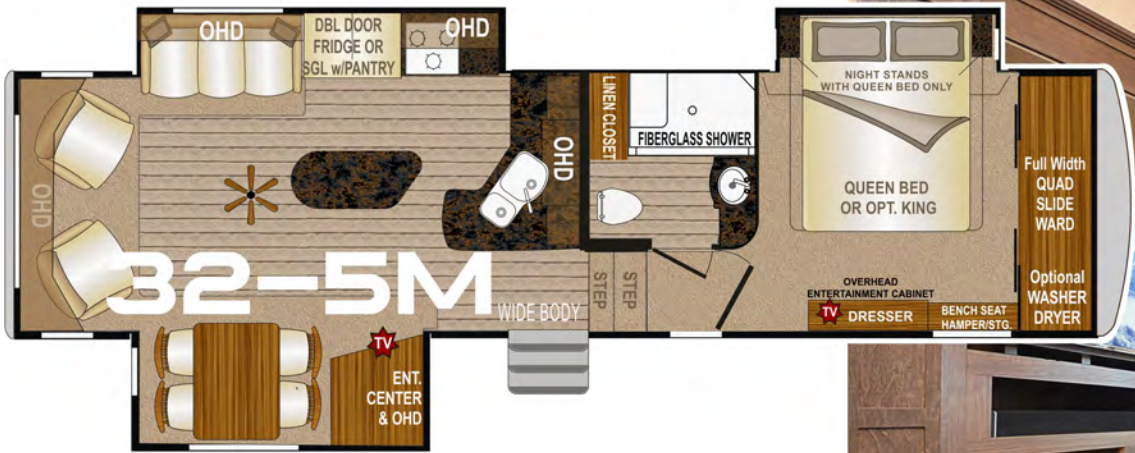

ARCTIC FOX GRANDE RONDE 5TH WHEELS