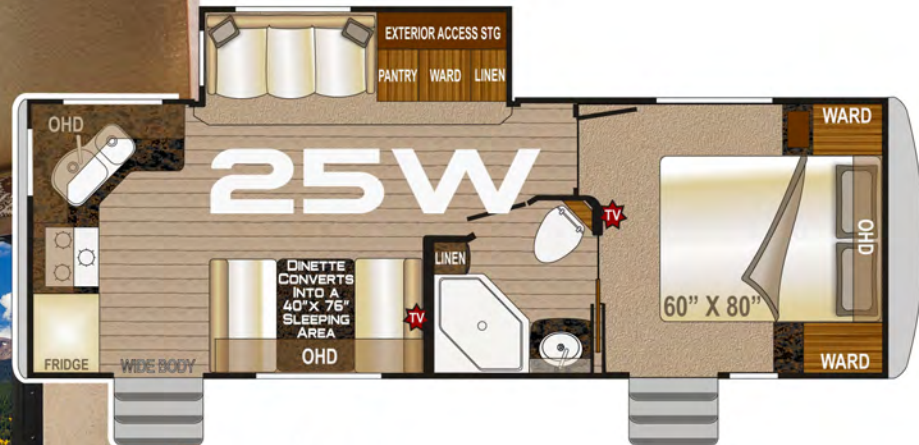

25Y WINDSWEPT SERENITY