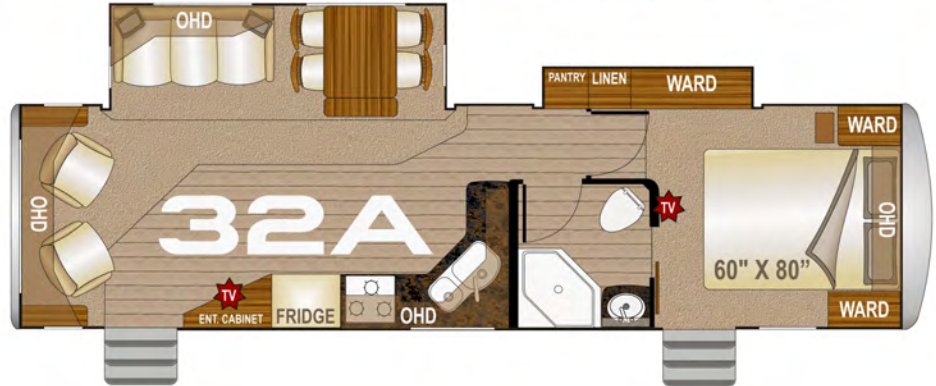

NORTH FORK

32A WINDSWEEP SERENITY