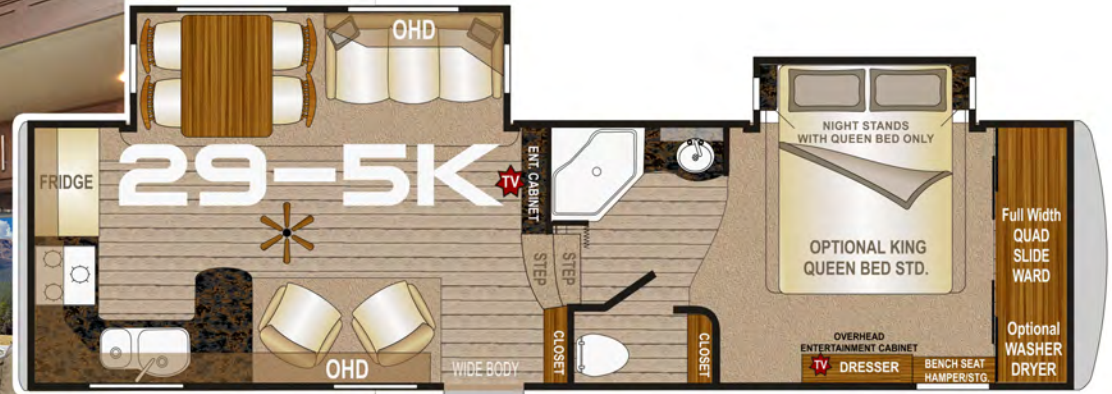

29-5K WINDSWEEP SERENITY

29-5T DESERT PALMS

RONDE 5TH WHEELS