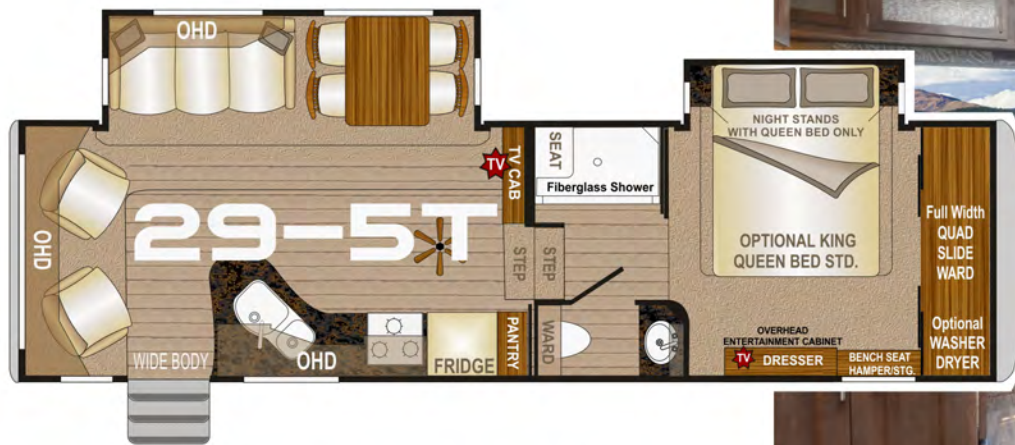

29-5K WINDSWEEP SERENITY

29-5T DESERT PALMS

RONDE 5TH WHEELS