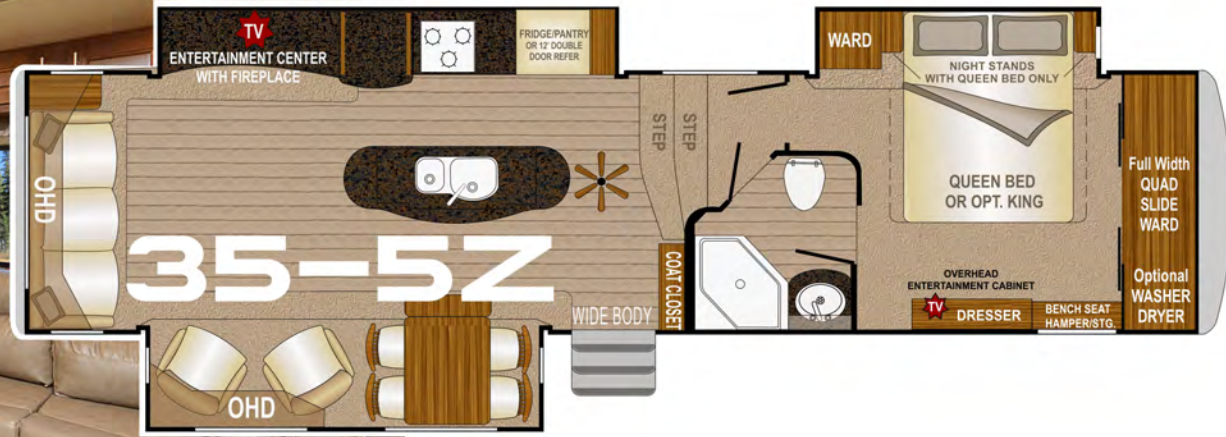

35-5Z WINDSWEPT SERENITY