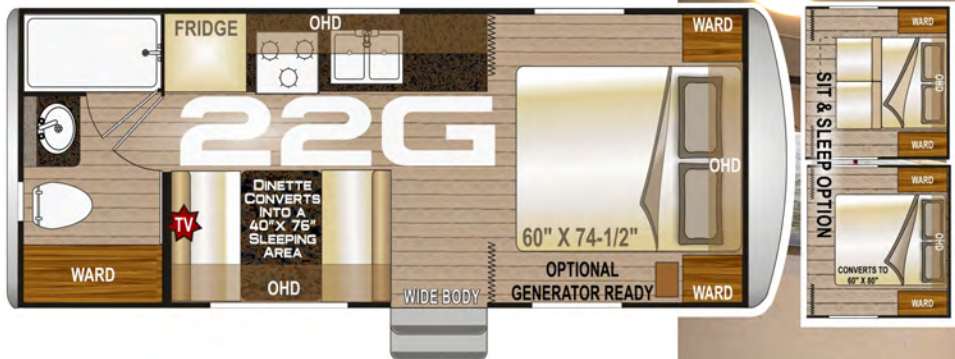

ARCTIC FOX NORTH FORK TRAVEL TRAILERS

A LEGACY