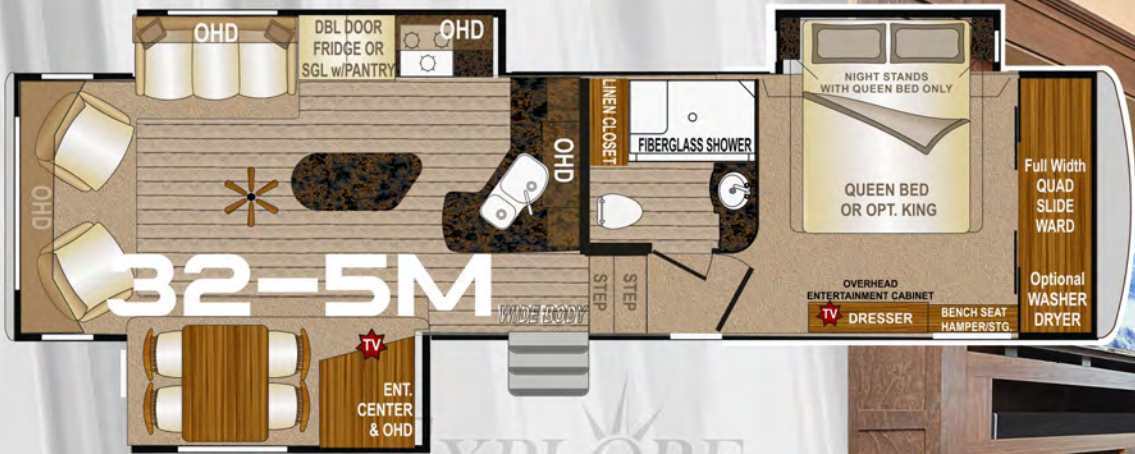

ARCTIC FOX GRANDE RONDE 5TH WHEELS