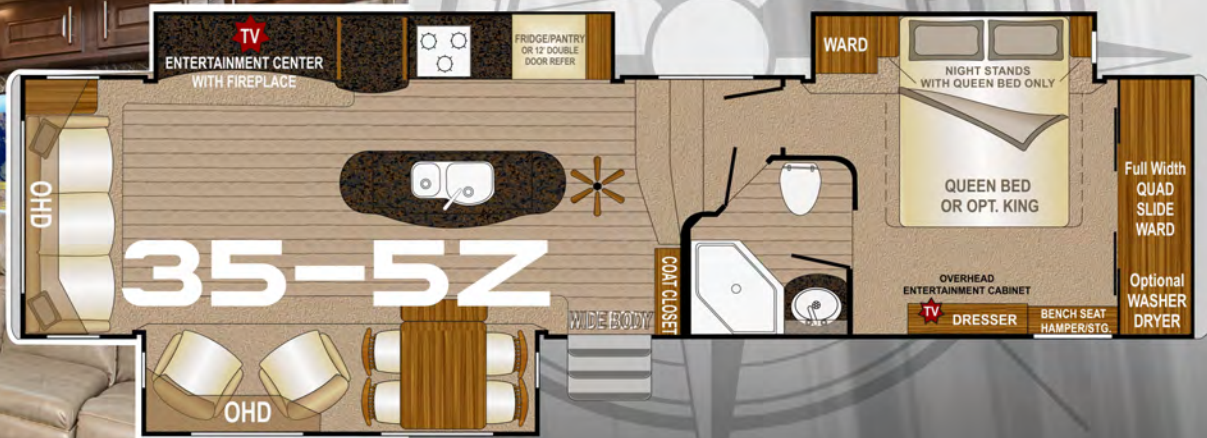

GRANDE RONDE