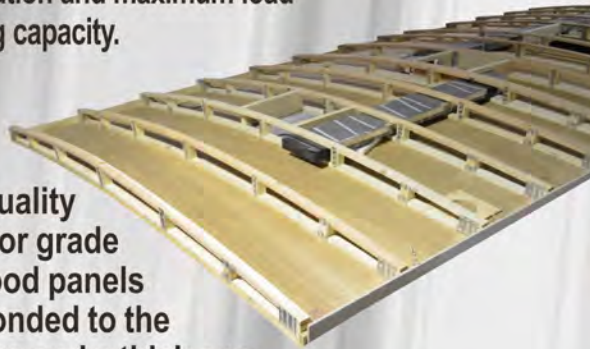

# BONDED ROOF TRUSS/ FULL WALK-ON ROOF

BONDED ROOF TRUSS SYSTEM WITH CATHEDRAL ARCHED CEILING

UP TO 4" OF EXTRA HEADROOM

The Northwood Bonded Roof Truss System bonds all the components of the roof structure together as a unit. The ceiling, trusses and roof plywood are unified in a bonded system that gives superior load distribution and maximum load bearing capacity.