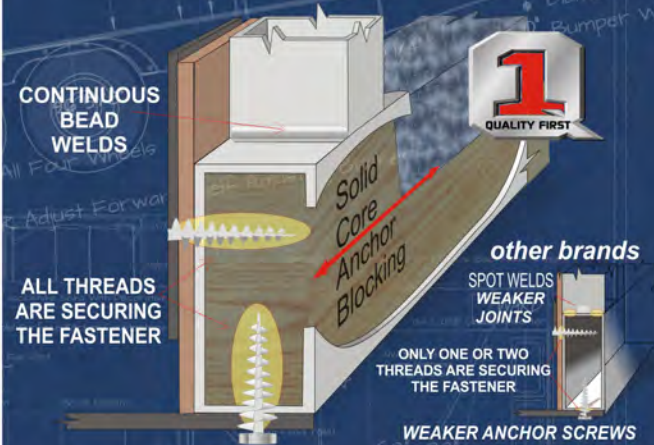

SOLID CORE ANCHOR BLOCKING AND CONTINUOUS WELDS

Now that's an **ABSOLUTE** Quality Superstructure!