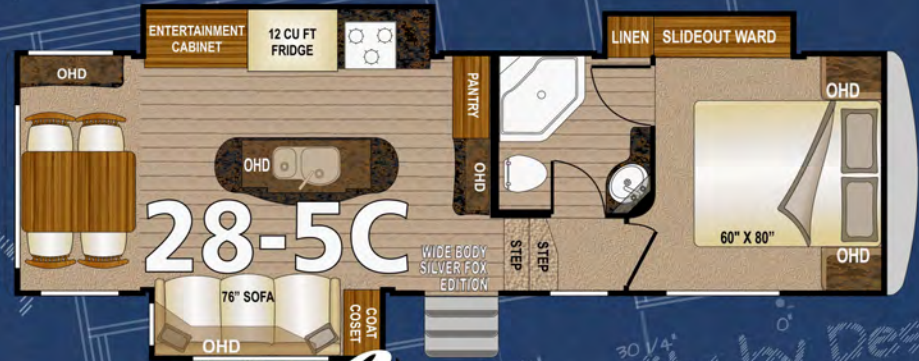

Arctic Silver Fox Fifth Wheels

27-5L F

28-5C F