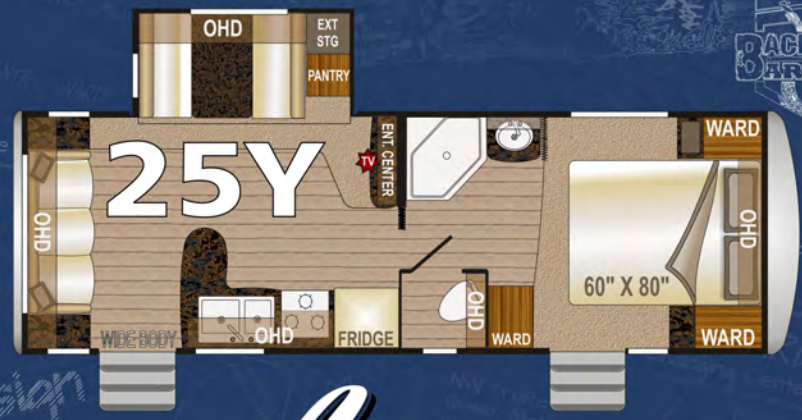

35-57 Early Autumn

25 Years of Quality by Design

1993 - 2018

25W Elegant Truffle

Arctic Fox Classic Travel Trailers

A **22G F**

A **25R F**

Arctic Fox Classic Travel Trailers