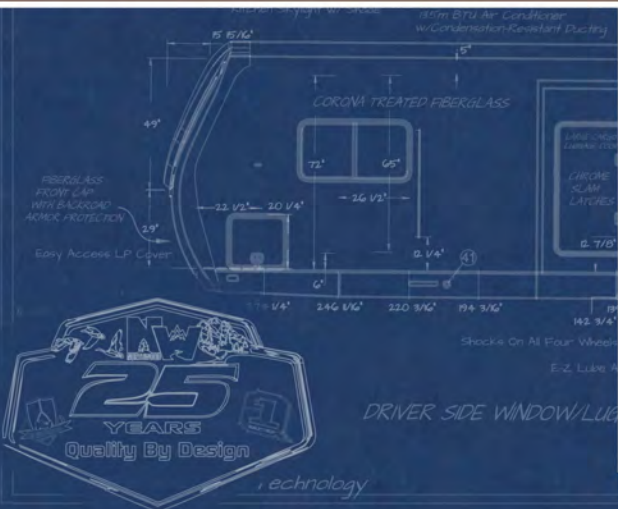

35-57 Early Autumn

25 Years of Quality by Design

1993 - 2018

25W Elegant Truffle

Arctic Fox Classic Travel Trailers

A **22G F**

A **25R F**

Arctic Fox Classic Travel Trailers