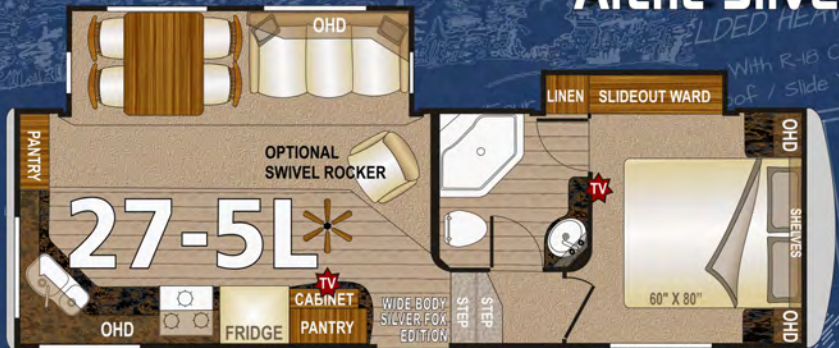

Arctic Silver Fox Fifth Wheels

27-5L F

28-5C F