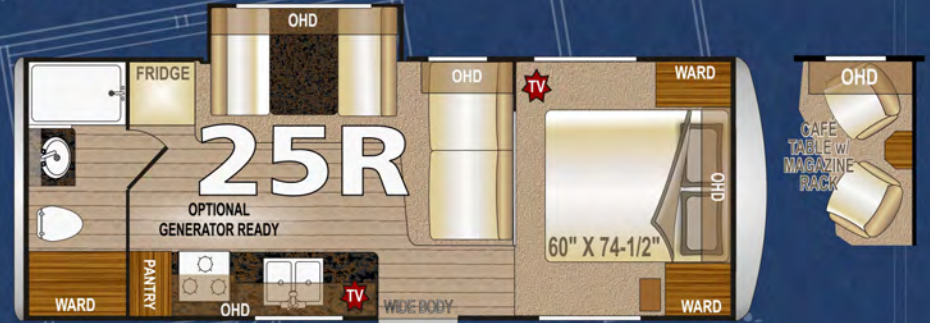

Arctic Fox Classic Travel Trailers