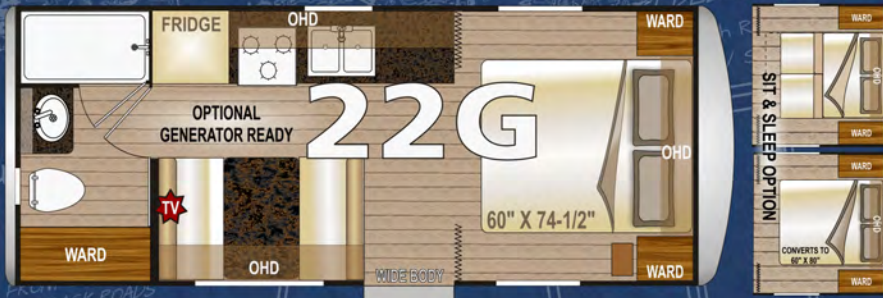

Arctic Fox Classic Travel Trailers