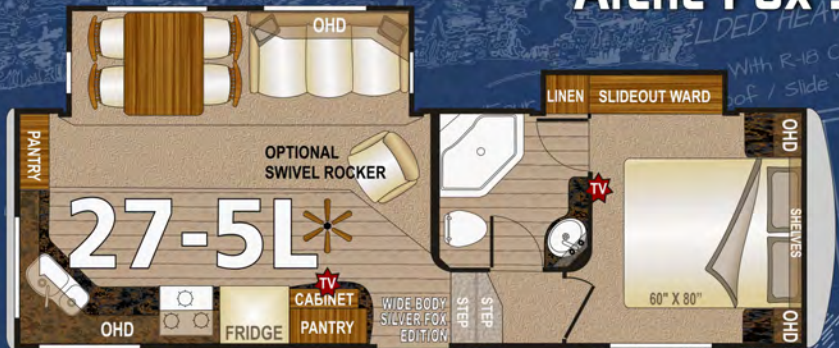

Arctic Fox Silver Fifth Wheels