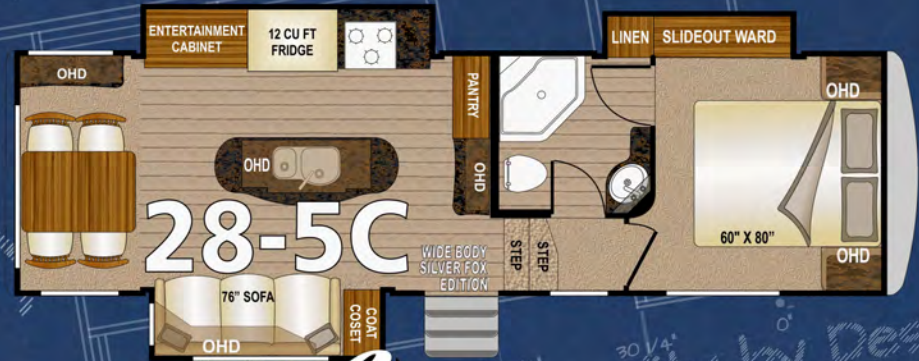

Arctic Fox Silver Fifth Wheels