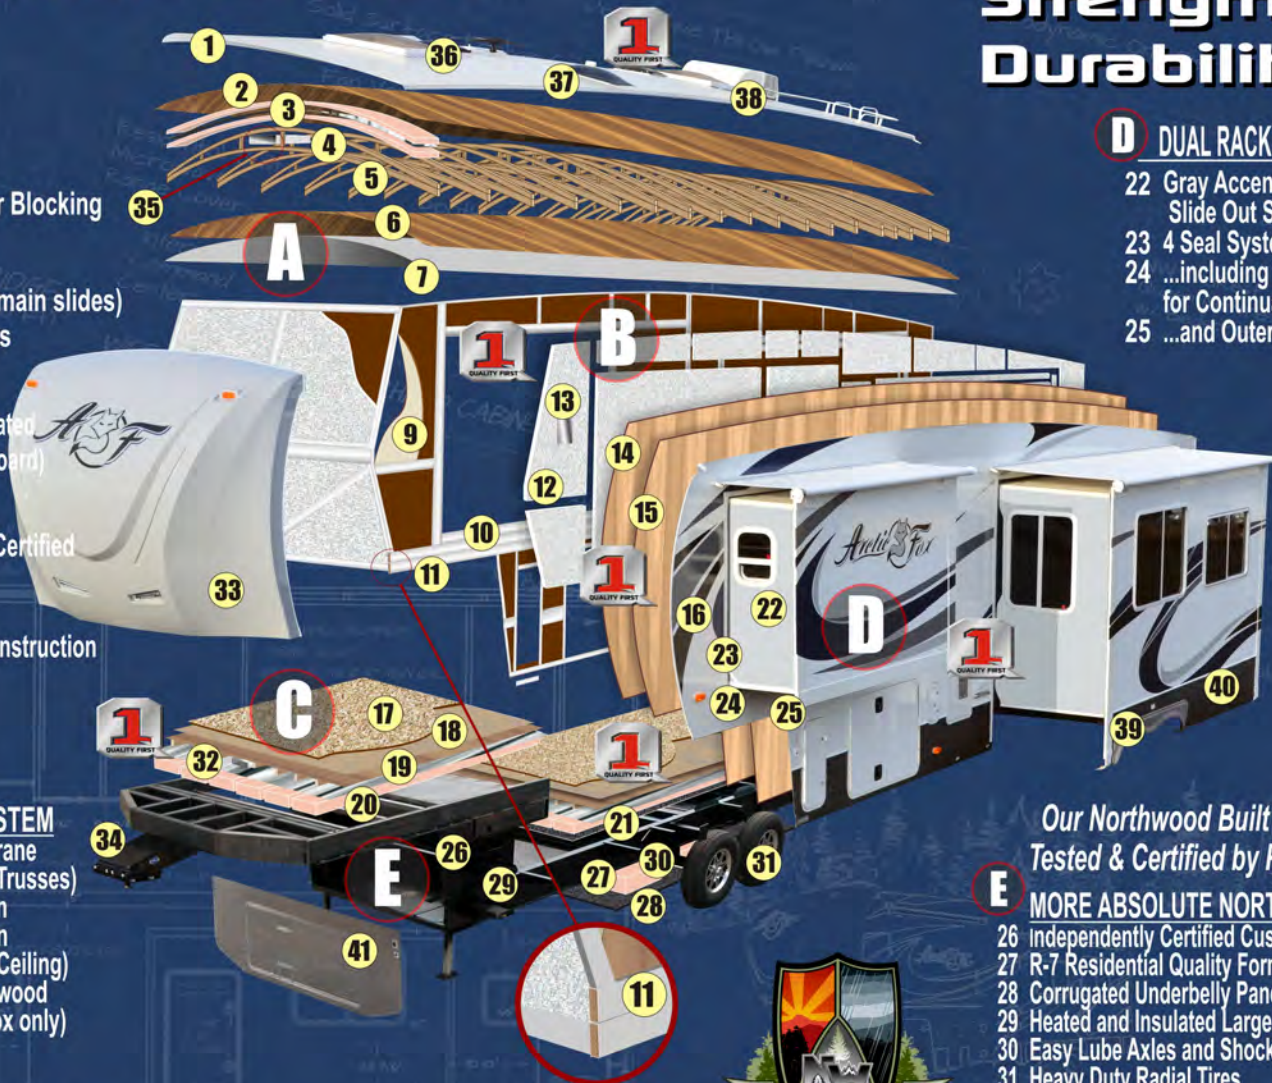

ABSOLUTE NORTHWOOD

✓ Our Commitment to
Quality
Strength
Durability

ROOF

- ✓ Full Walk On Roof with Bonded Roof Truss System

FRAME

- ✓ Thick Wall Aluminum w/Solid Anchor Blocking

SLIDE OUTS

- ✓ 4 Seals, Dual Rack & Pinion Rams (main slides)
- Insulated, Cross Ventilating Windows

FLOORS

- ✓ Commercial Grade Linoleum, Fully Insulated
- Tongue and Groove Plywood (not chipboard)

CHASSIS

- ✓ Custom Built, Independently Tested & Certified

CABINETS

- ✓ Wall & Ceiling Mounted, Face Frame Construction

INSULATION

- ✓ A True 4 Season Coach

D DUAL RACK & PINION RAM MAIN SLIDE ROOM

- 22 Gray Accent Fiberglass Finish on Slide Out Side Wall
- 23 4 Seal System w/Inner & Outer Bulb Seal
- 24 ...including Wiper Seal for Continual Seal (Any Position)
- 25 ...and Outer Bulb Seals