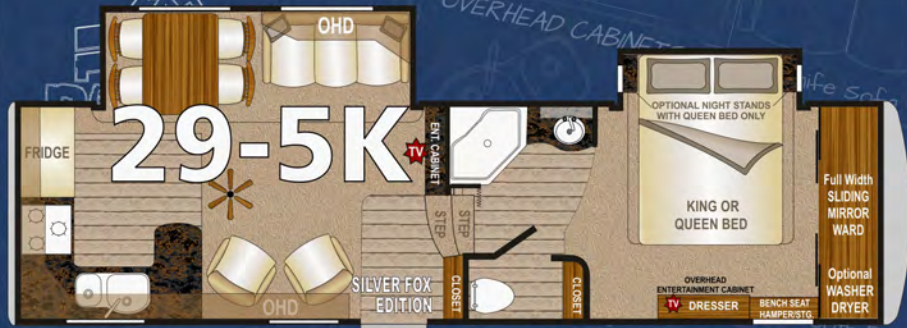

Arctic Fox Silver Fifth Wheels