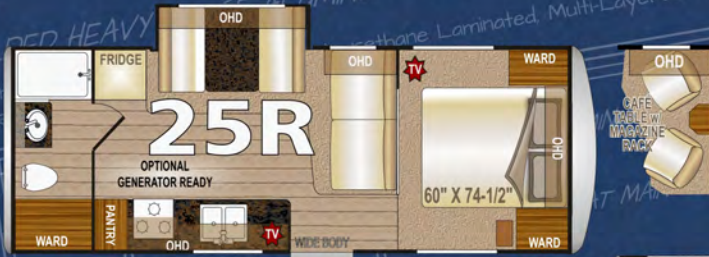

A 22GF

A 25RF

A 25WF

Arctic Fox Silver Classic Travel Trailers