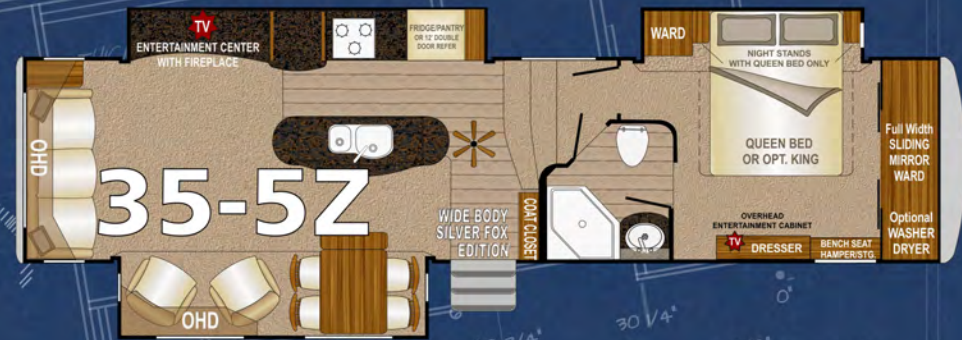

Arctic Fox Silver Fifth Wheels